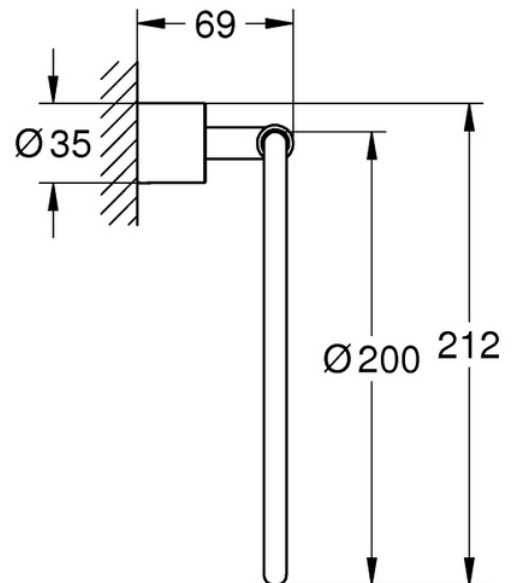

Acme Sanitary Ware Co Ltd

Acme Building, 22-28 Nanking Street, Kowloon, Hong Kong
Tel: 2388 7171 Fax: 2710 8012
E-mail: acme@acmesanitary.com.hk
Website: www.acmesanitaryware.com.hk

Pure Freude
an Wasser

PROJECT		REF		REV	ITEM CODE	
LOCATION		DATE			PAGE	

SANITARY WARE SPECIFICATION SHEET

Item Descriptions	GROHE (Germany) "Atrio" Chrome plated towel ring
Dimensions	L200 x W69 x H212 mm
Model	40307003
Finish / Material	Chrome Plated / Metal
Country of origin	Germany
Manufacturer	GROHE Limited
Supplier	Acme Sanitary Ware Co. Ltd Mr. Eric Wong/ Mr. Don Yuen
Contact Tel/Fax	(852) 2388-7171 / (852) 2710-8012
E-mail	acme@acmesanitary.com.hk
Website	www.acmesanitary.com.hk

Illustration/ Drawing